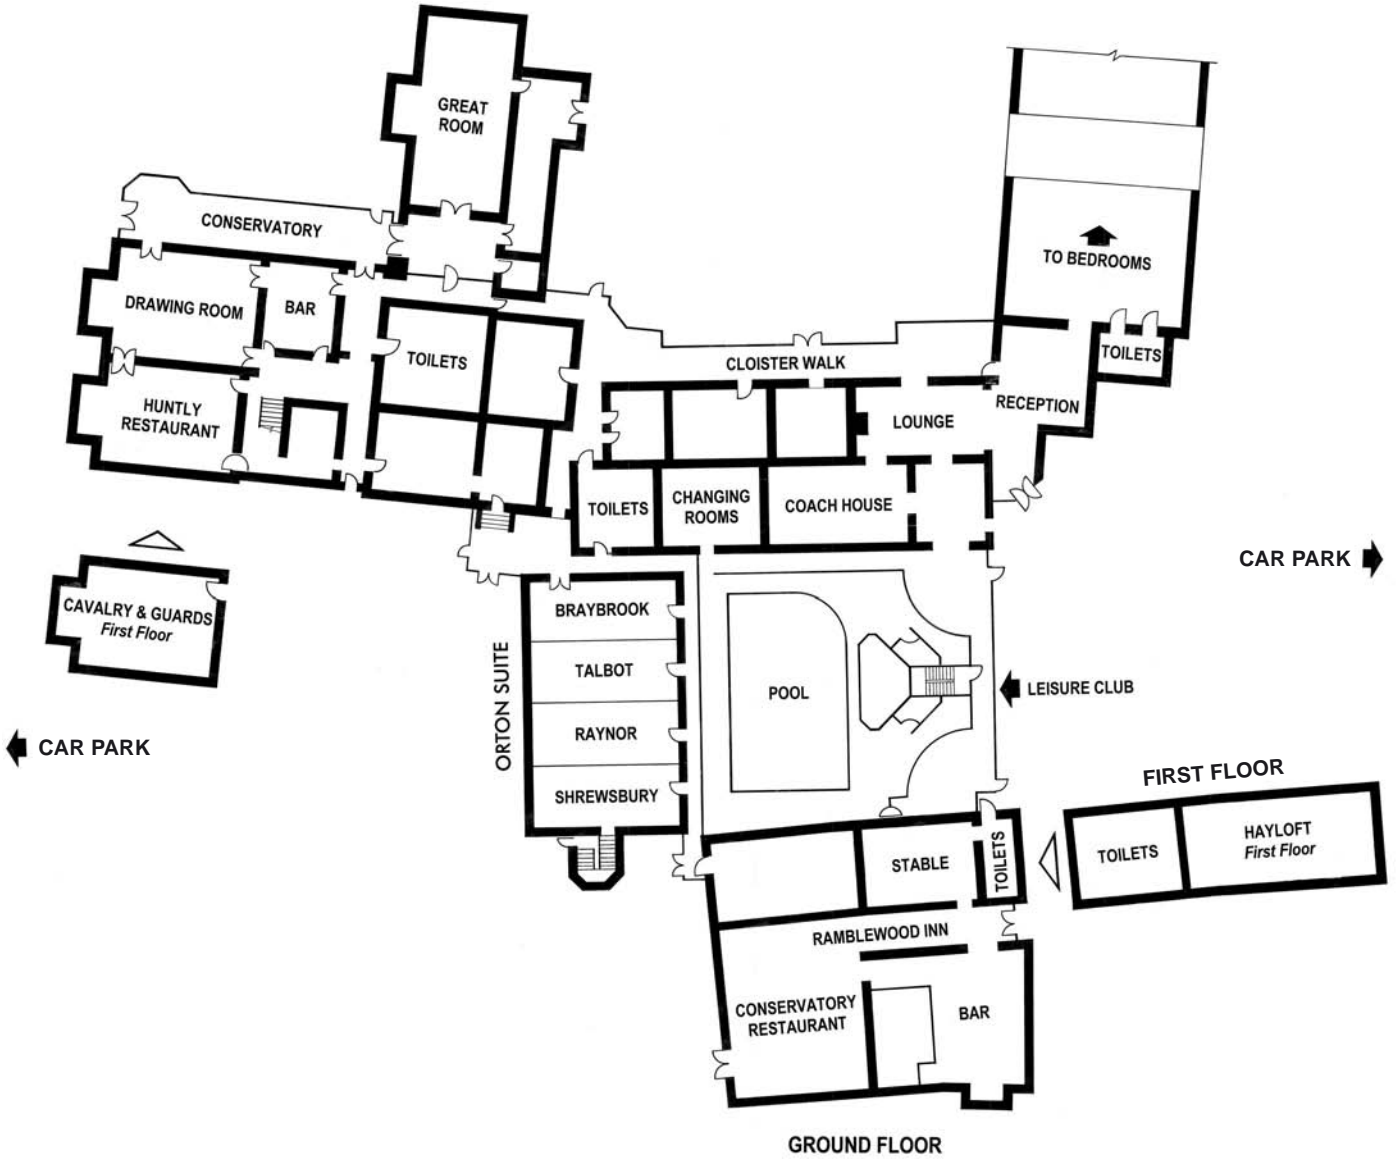

PARKLAND AND WOODS

Best Western
ORTON HALL HOTEL